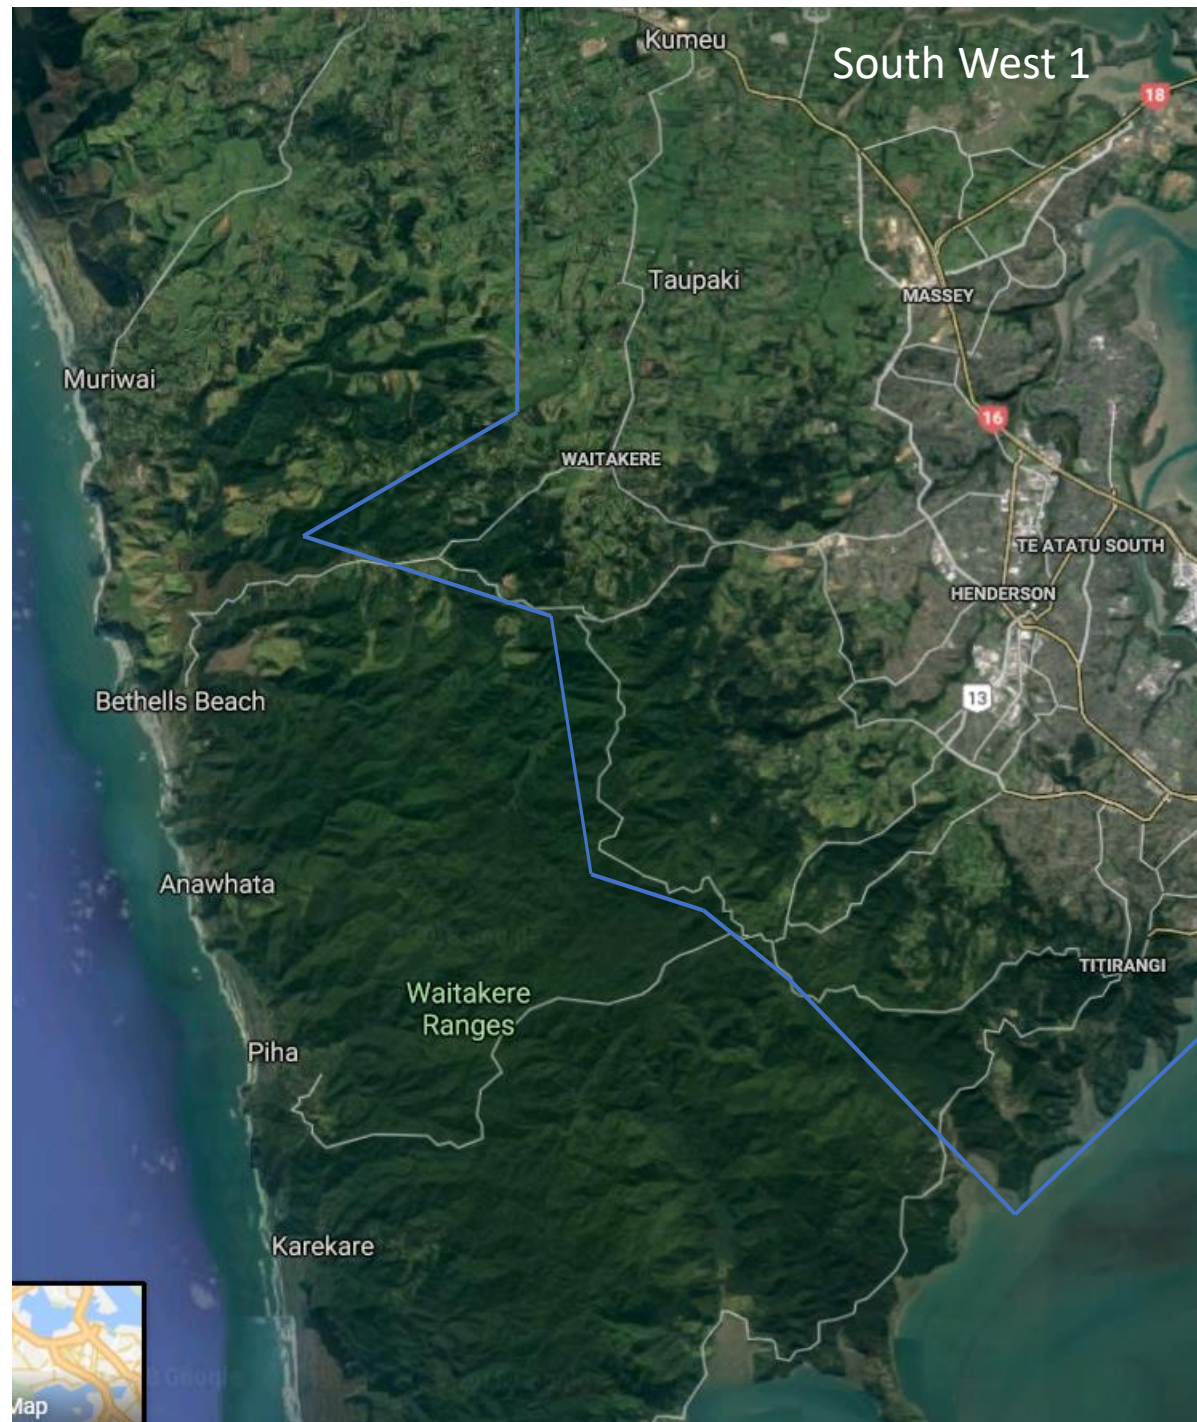

Services Days
Monday
Tuesday
Wednesday
Thursday
Friday
By 5pm