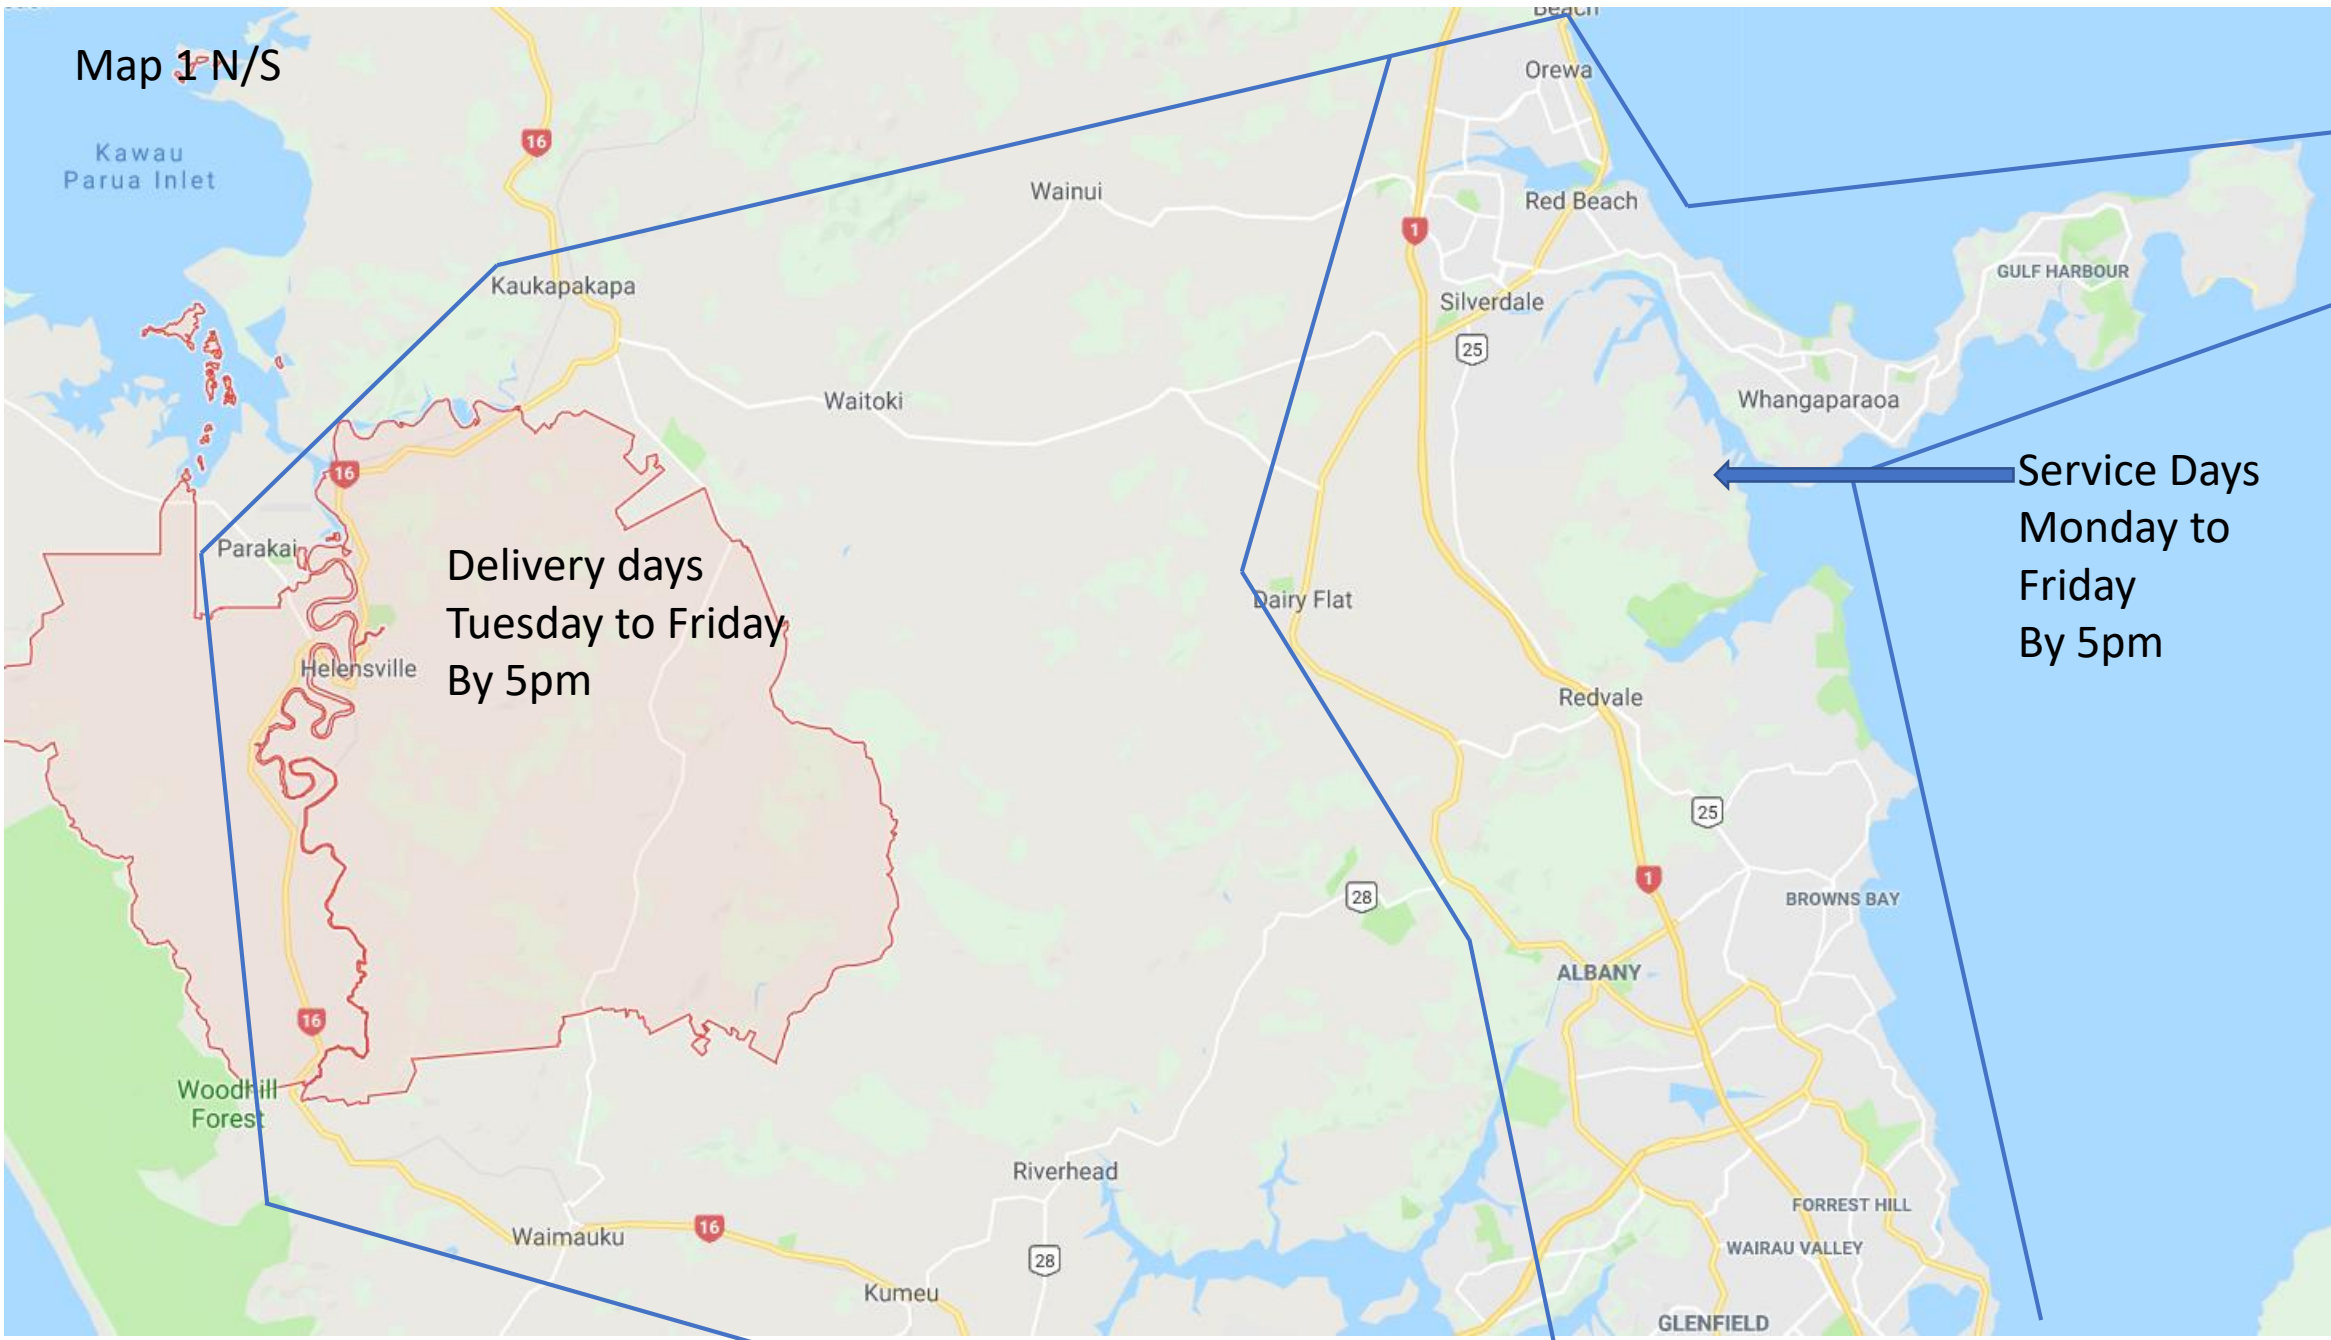

Map 1 N/S

Delivery days
Tuesday to Friday
By 5pm

Service Days
Monday to
Friday
By 5pm