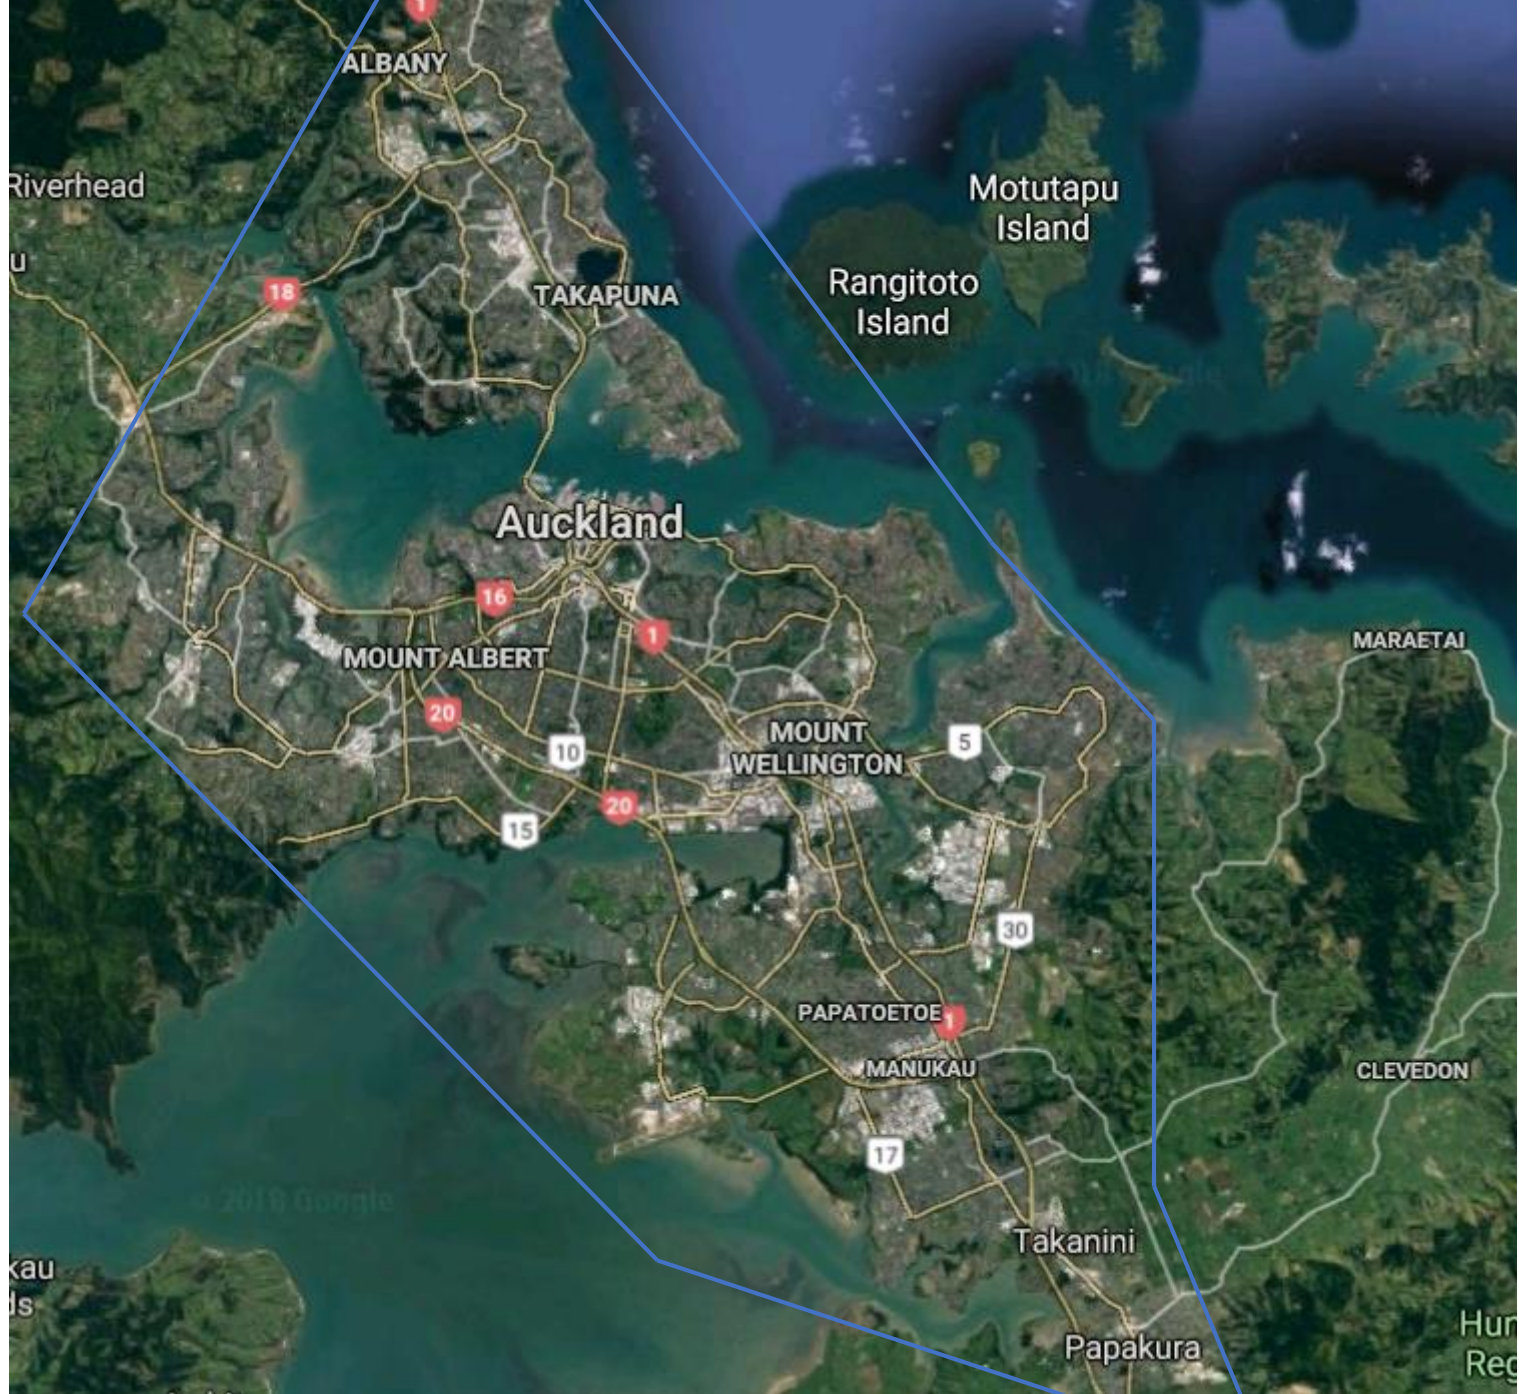

Service Days:
Blue = Tuesday and
Thursday
Red = Thursday
Deliveries by 5pm

Service Days:
Blue = Daily
Red = Monday, Wednesday & Friday
Deliveries by 5pm
Orange = Thursday
Deliveries by 5.00pm